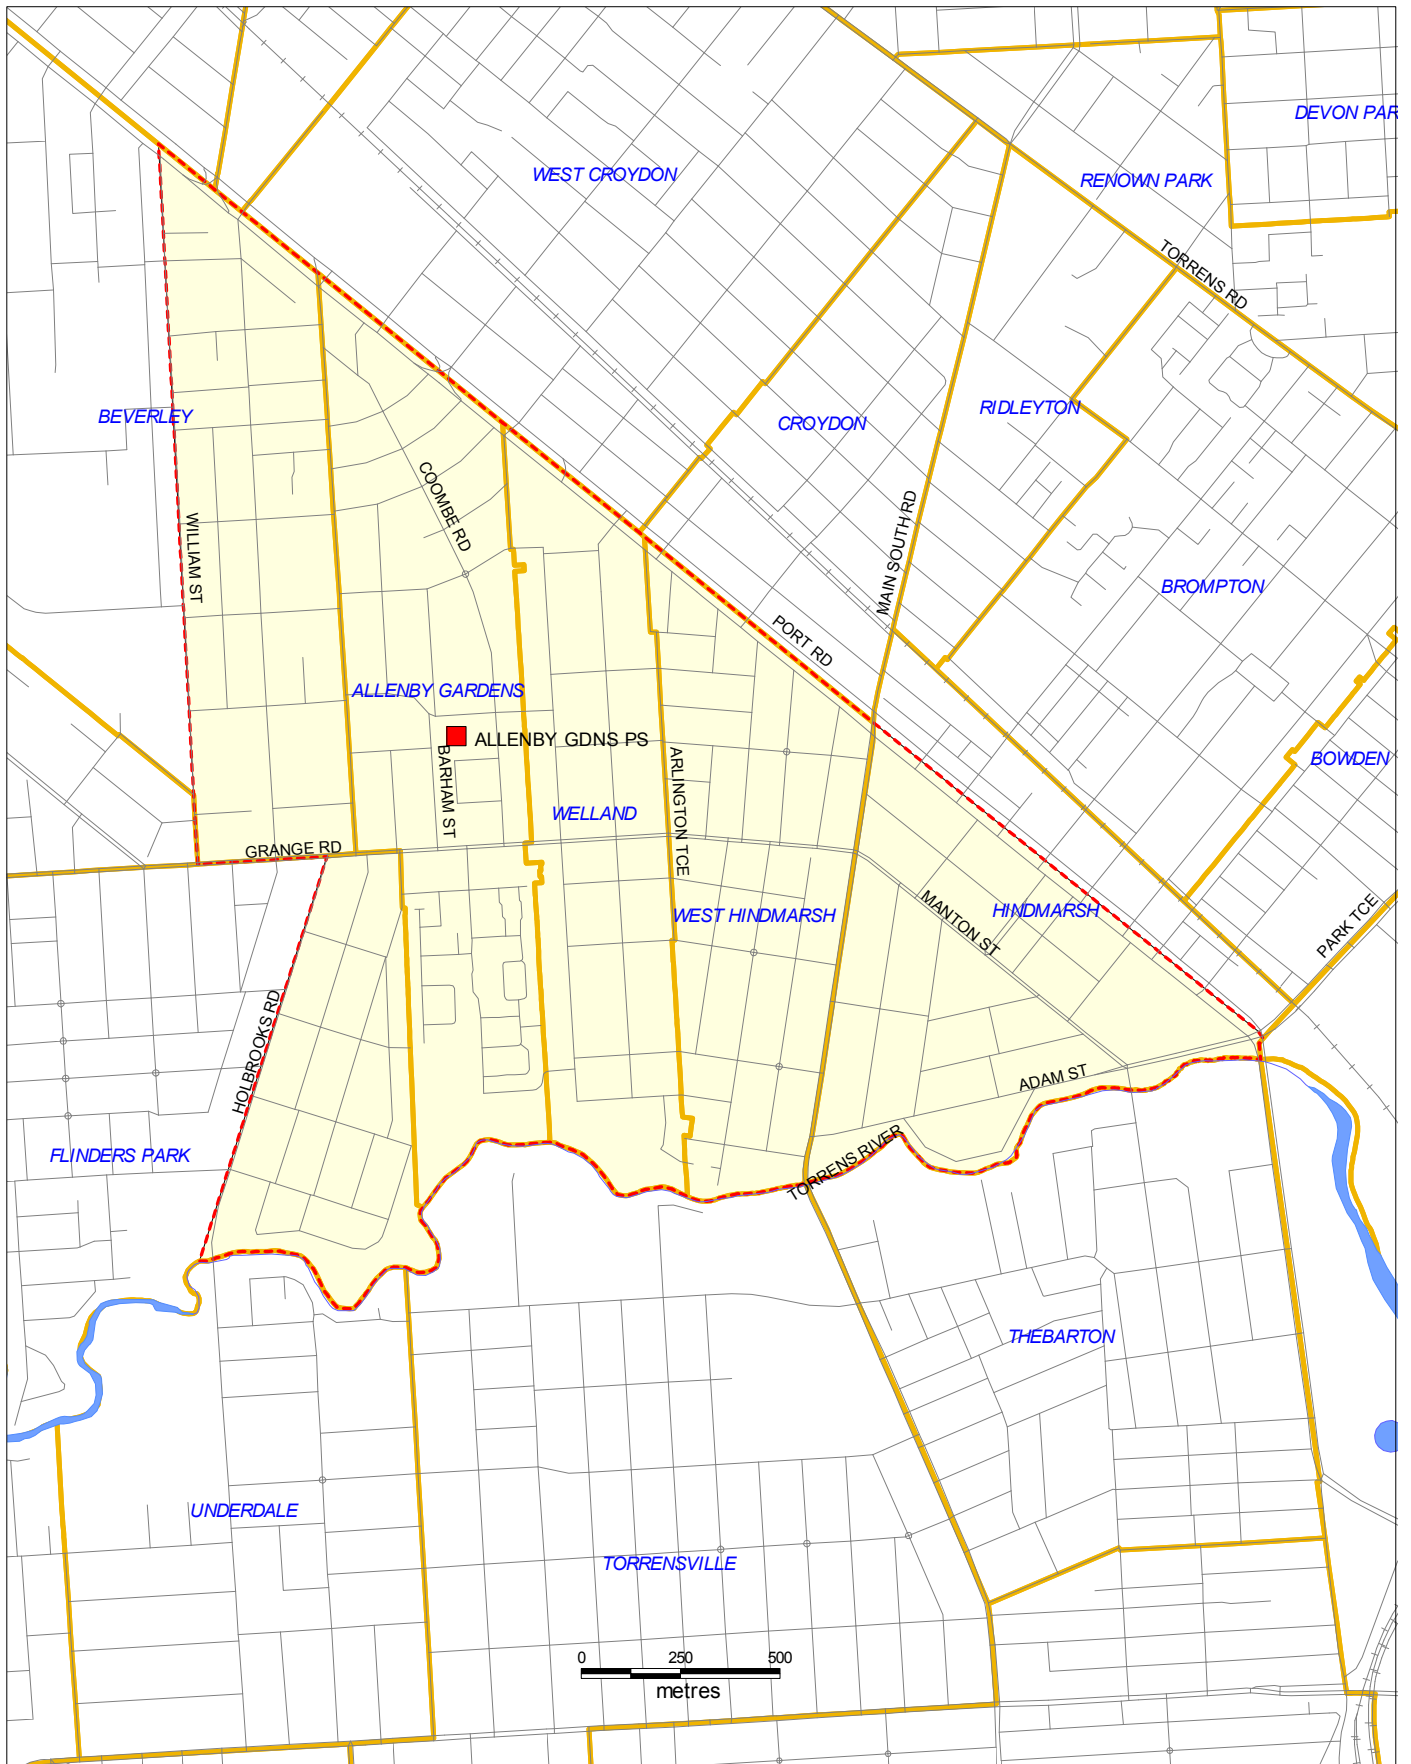

Allenby Gardens PS Zone

The roads which form the Zone's boundary are:

- Port Road from William Street, Beverley to the River Torrens crossing near Adam Street, Hindmarsh.
- The River Torrens from Port Road to Holbrooks Road, Flinders Park.
- Holbrooks Road from the River Torrens crossing to Grange Road.
- Grange Road from Holbrooks Road to William Street.
- William Street, Beverley, from Grange Road to Port Road.